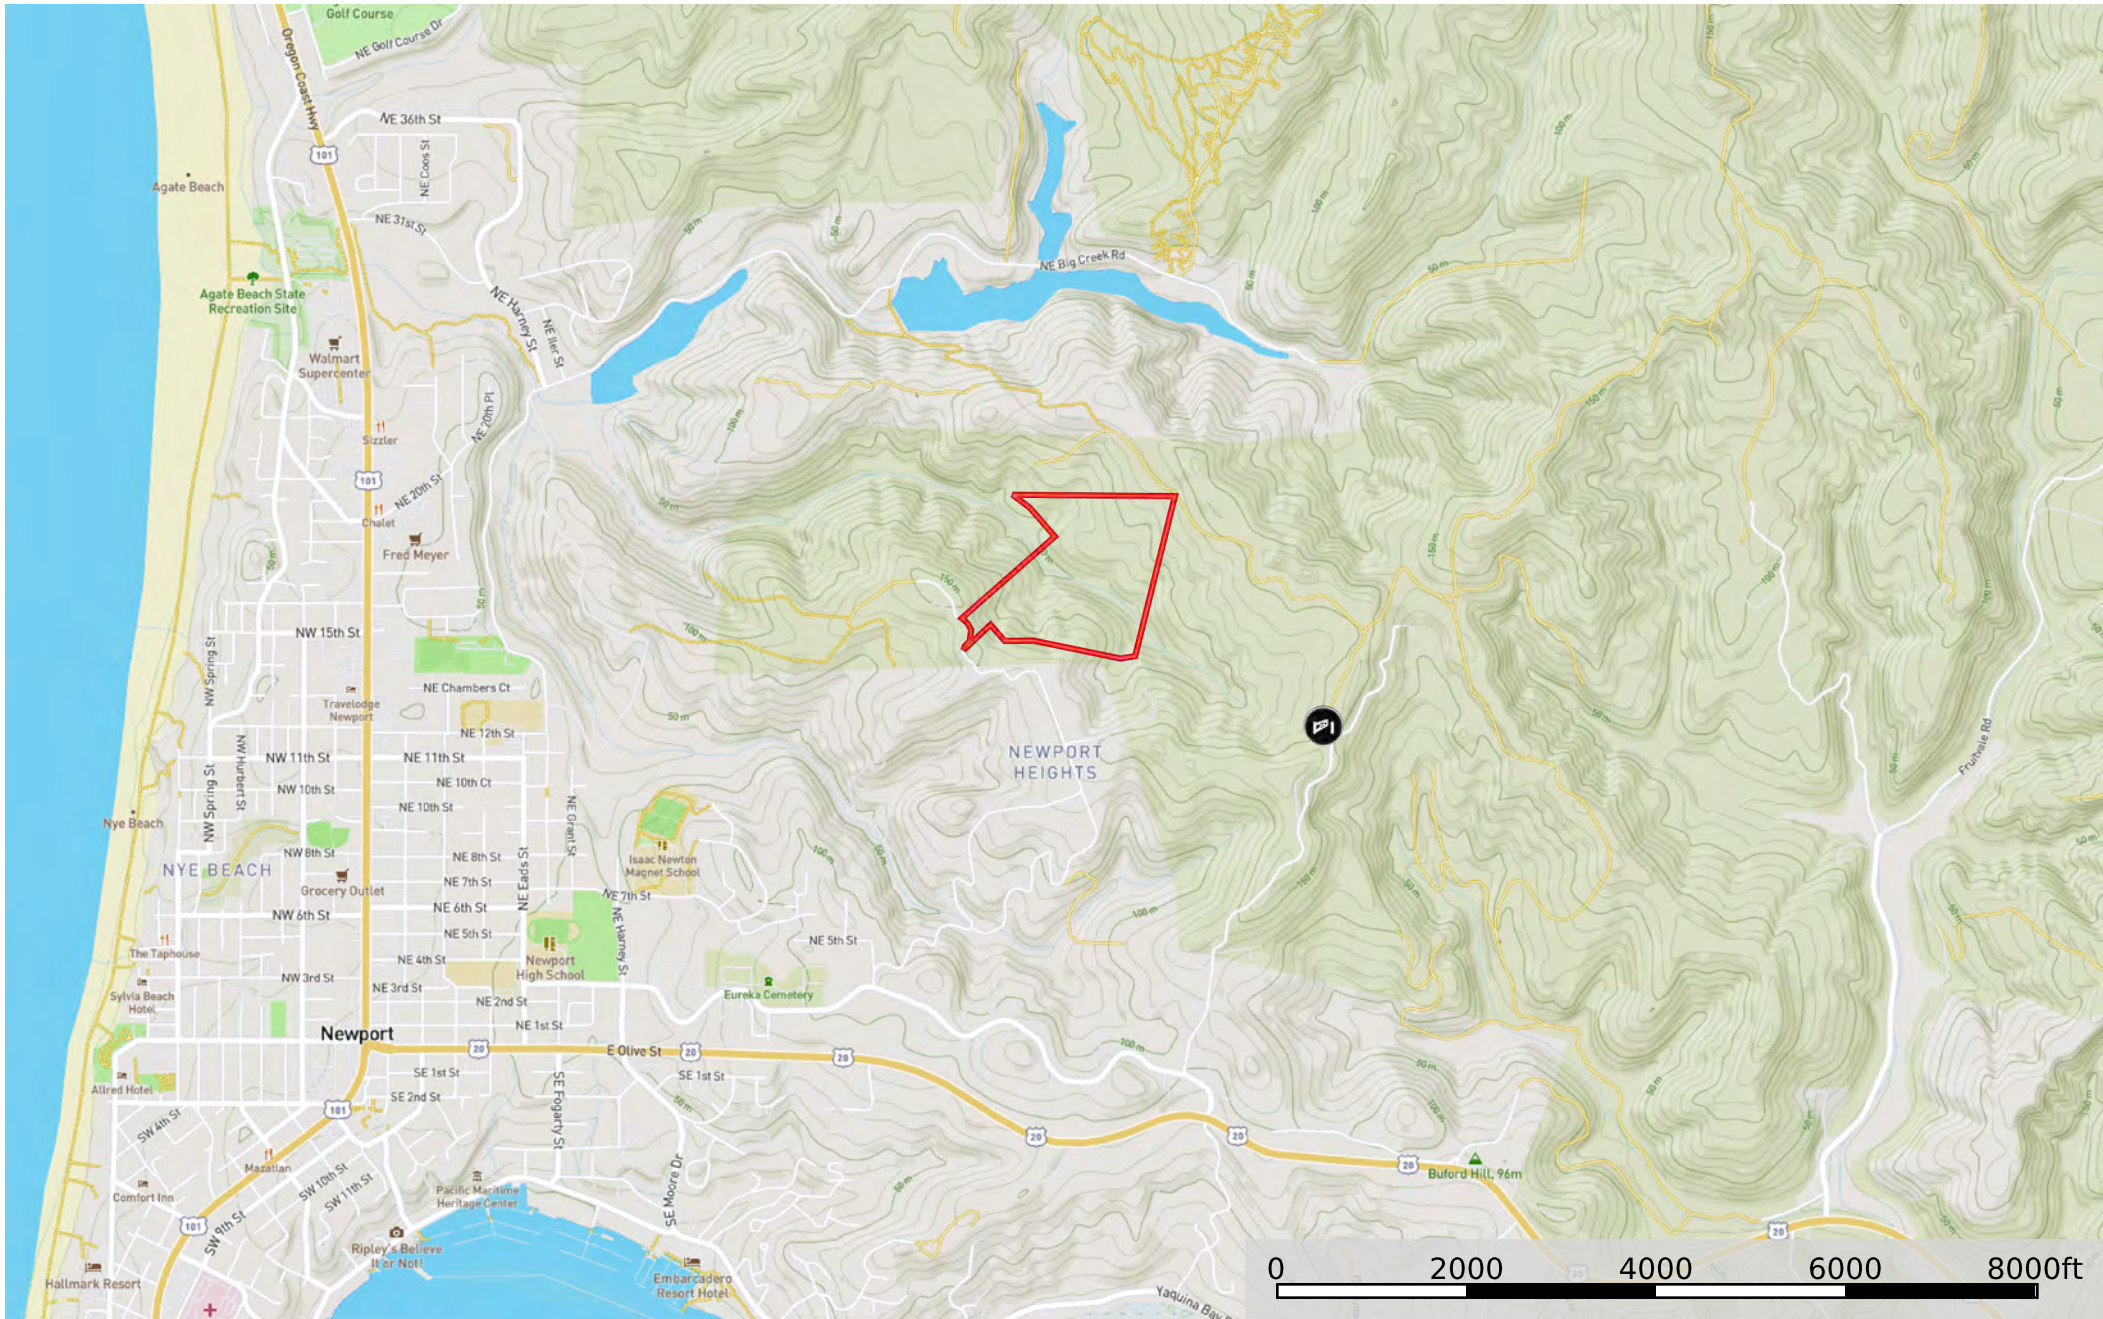

# Newport Forest

Lincoln County, OR - 57 Acres +/-

 Gate  Boundary

# Newport Forest

Lincoln County, OR - 57 Acres +/-

 Boundary