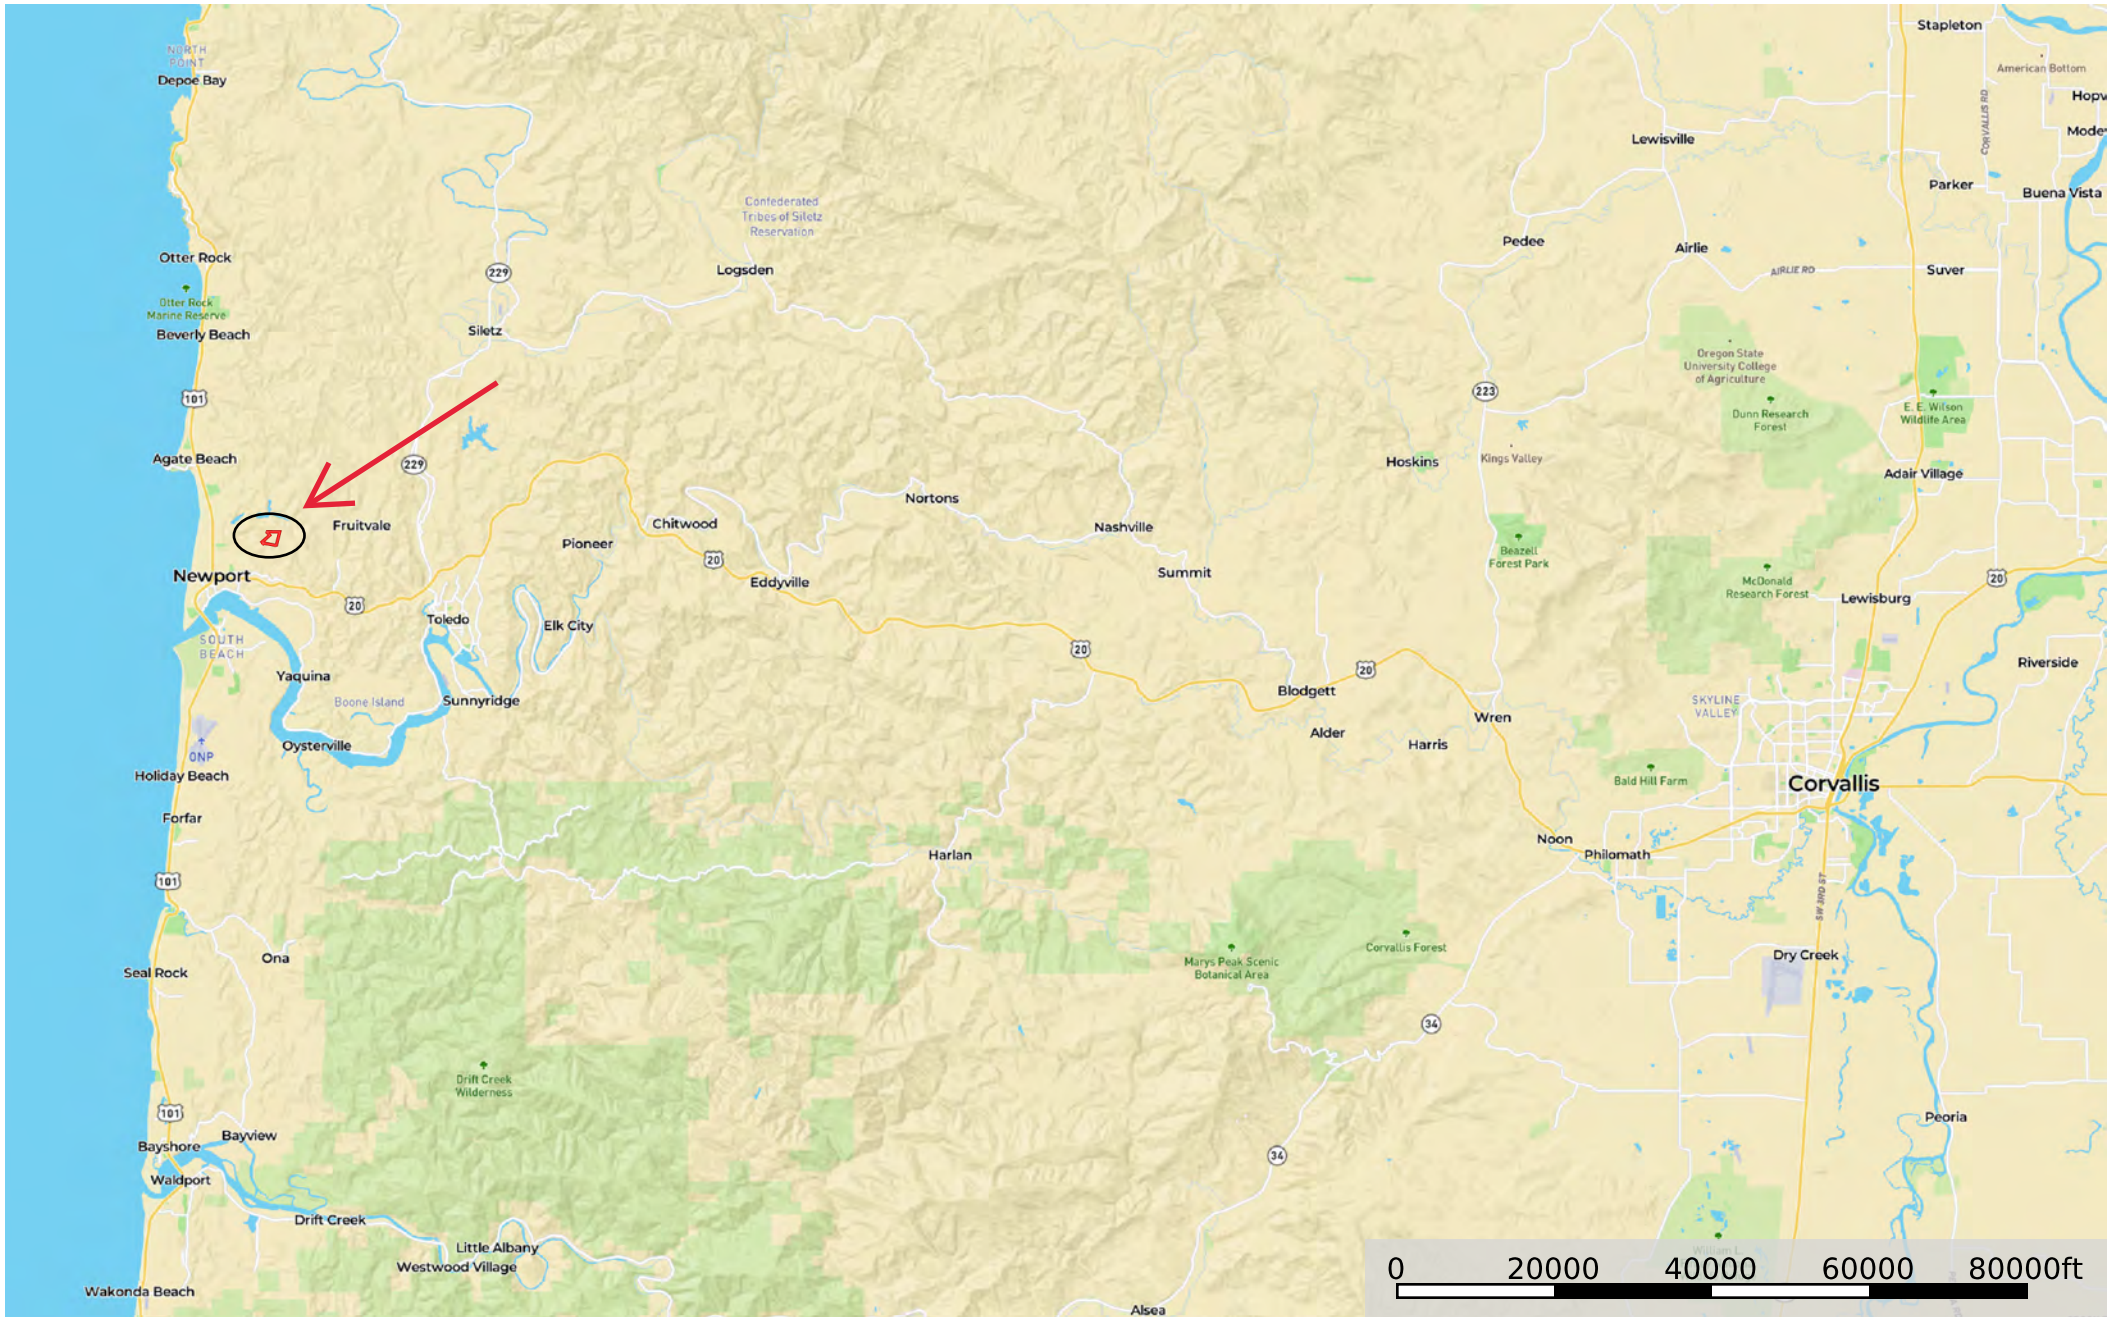

# Newport Forest

Lincoln County, OR - 57 Acres +/-

 Gate  Boundary

# Newport Forest

Lincoln County, OR - 57 Acres +/-

 Boundary