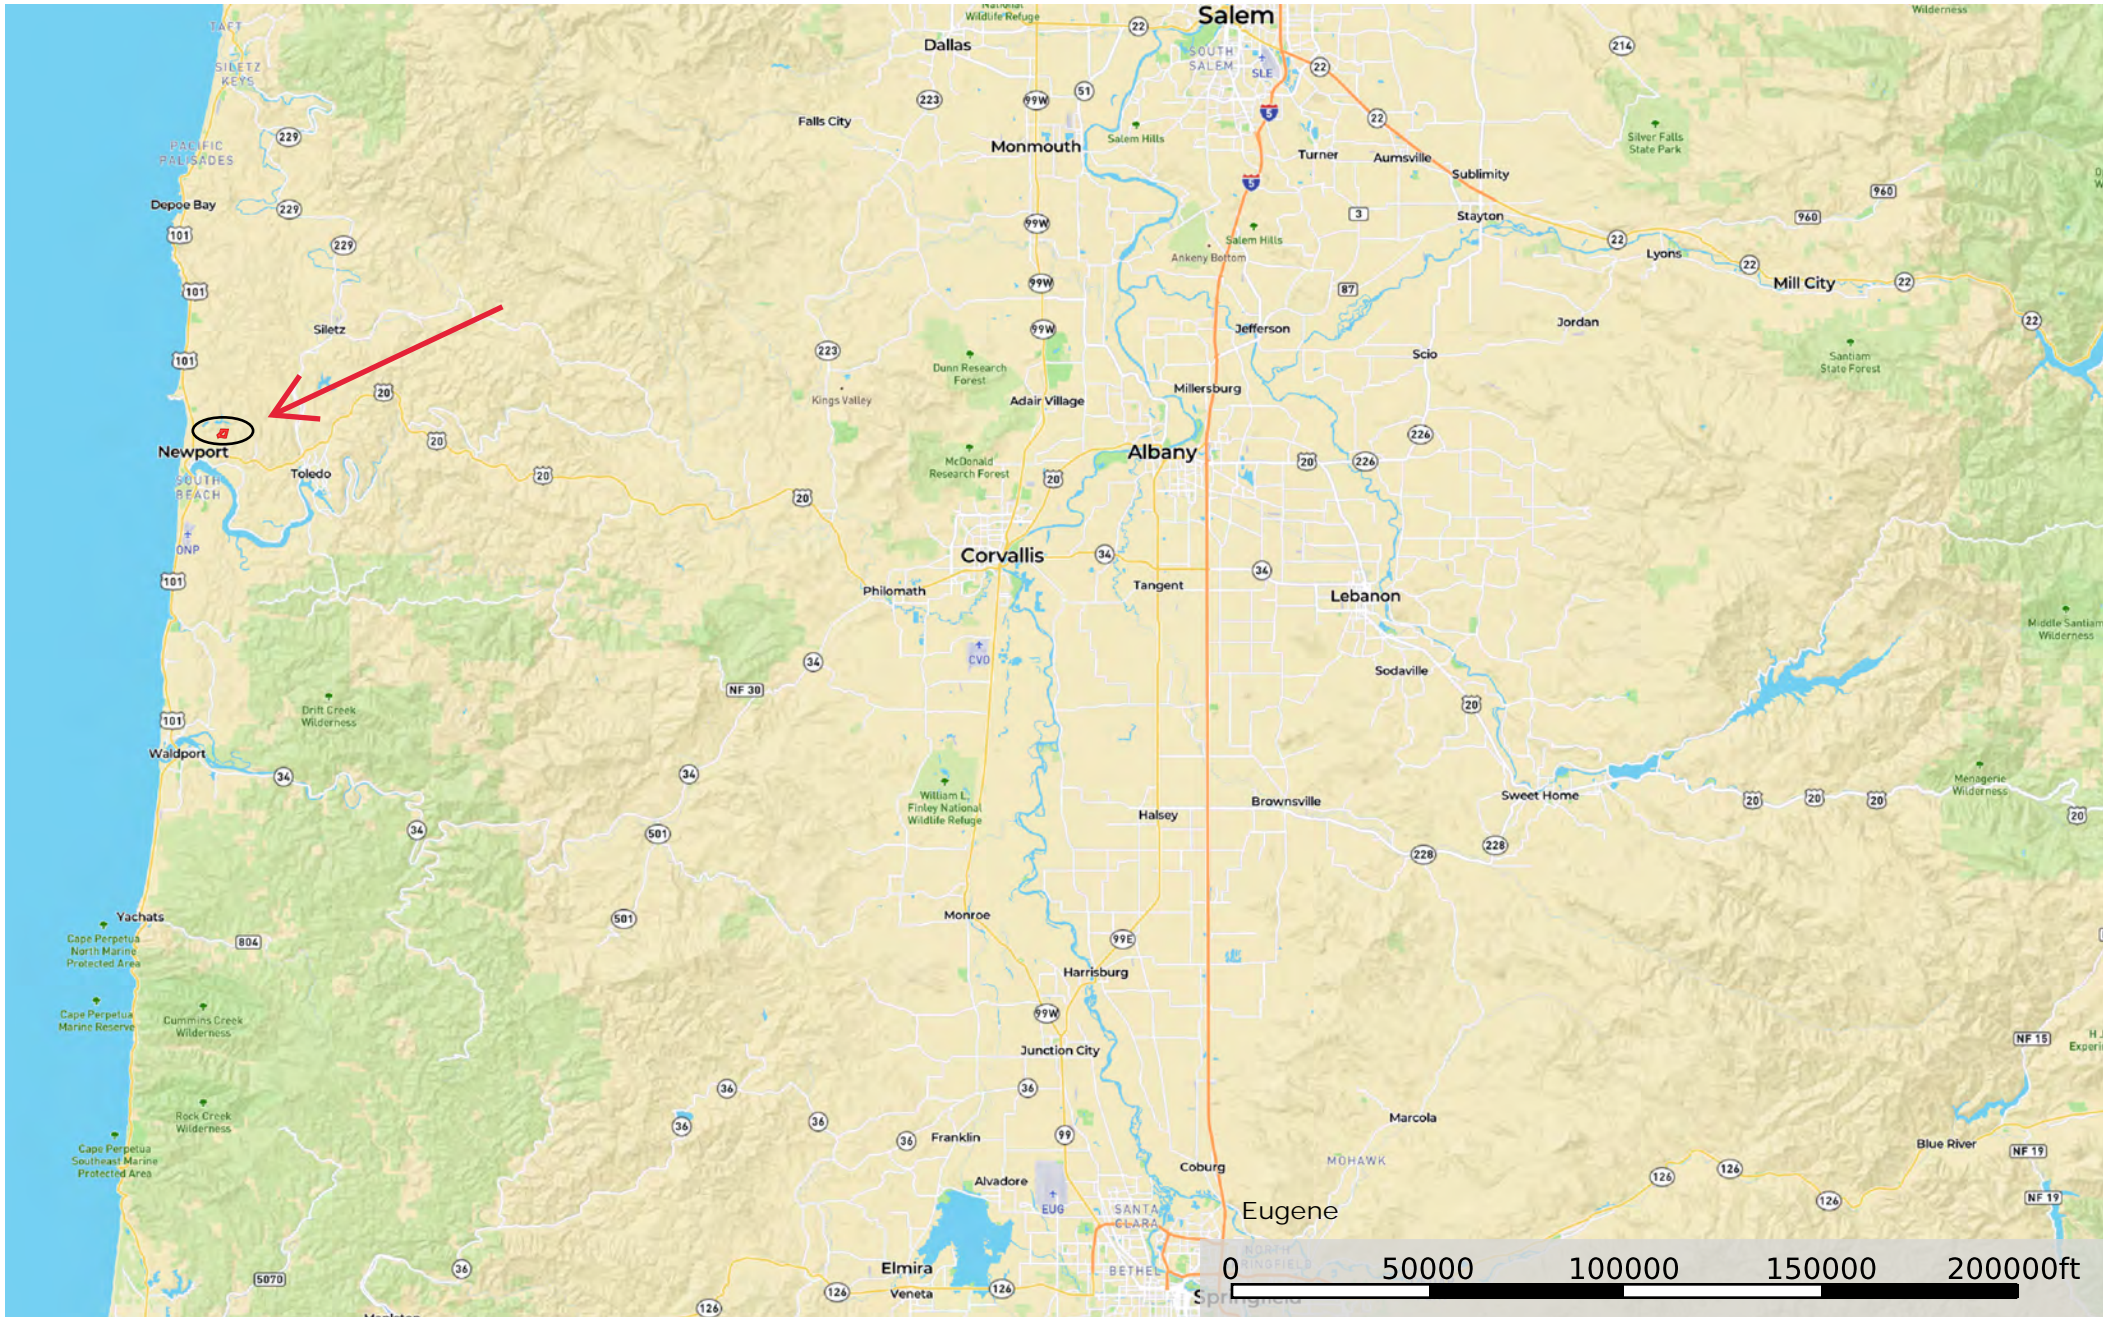

# Newport Forest

Lincoln County, OR - 57 Acres +/-

 Gate  Boundary

# Newport Forest

Lincoln County, OR - 57 Acres +/-

 Boundary